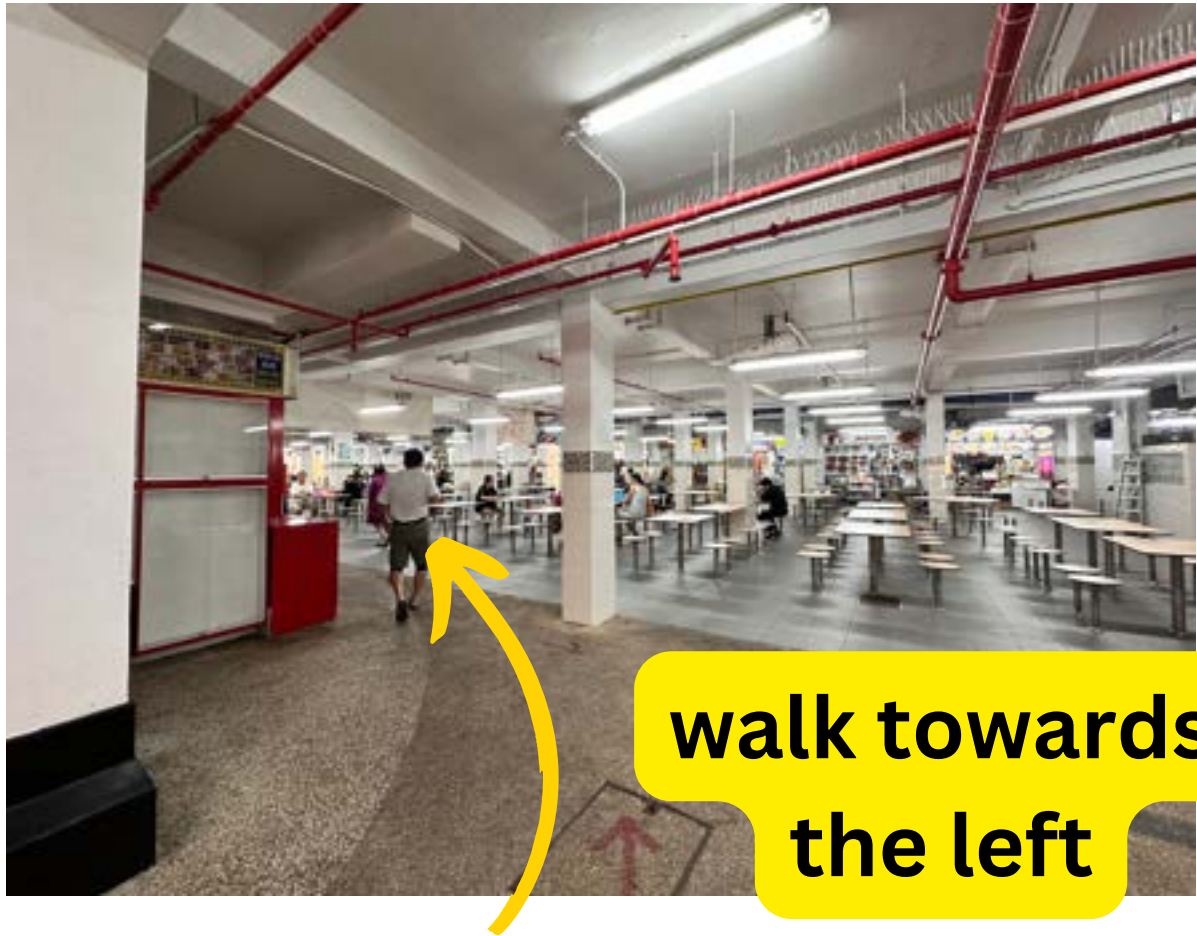

# Directions from Chinatown MRT Exit C to LVL Music Academy

**OG will be on your right and People's  
Parl Food Centre will be in front of  
you.**

**go through the  
food centre through this entrance.**

**exit here**

**At the lobby, you will see a bookshelf, turn right and walk down to LVL Music Academy.**